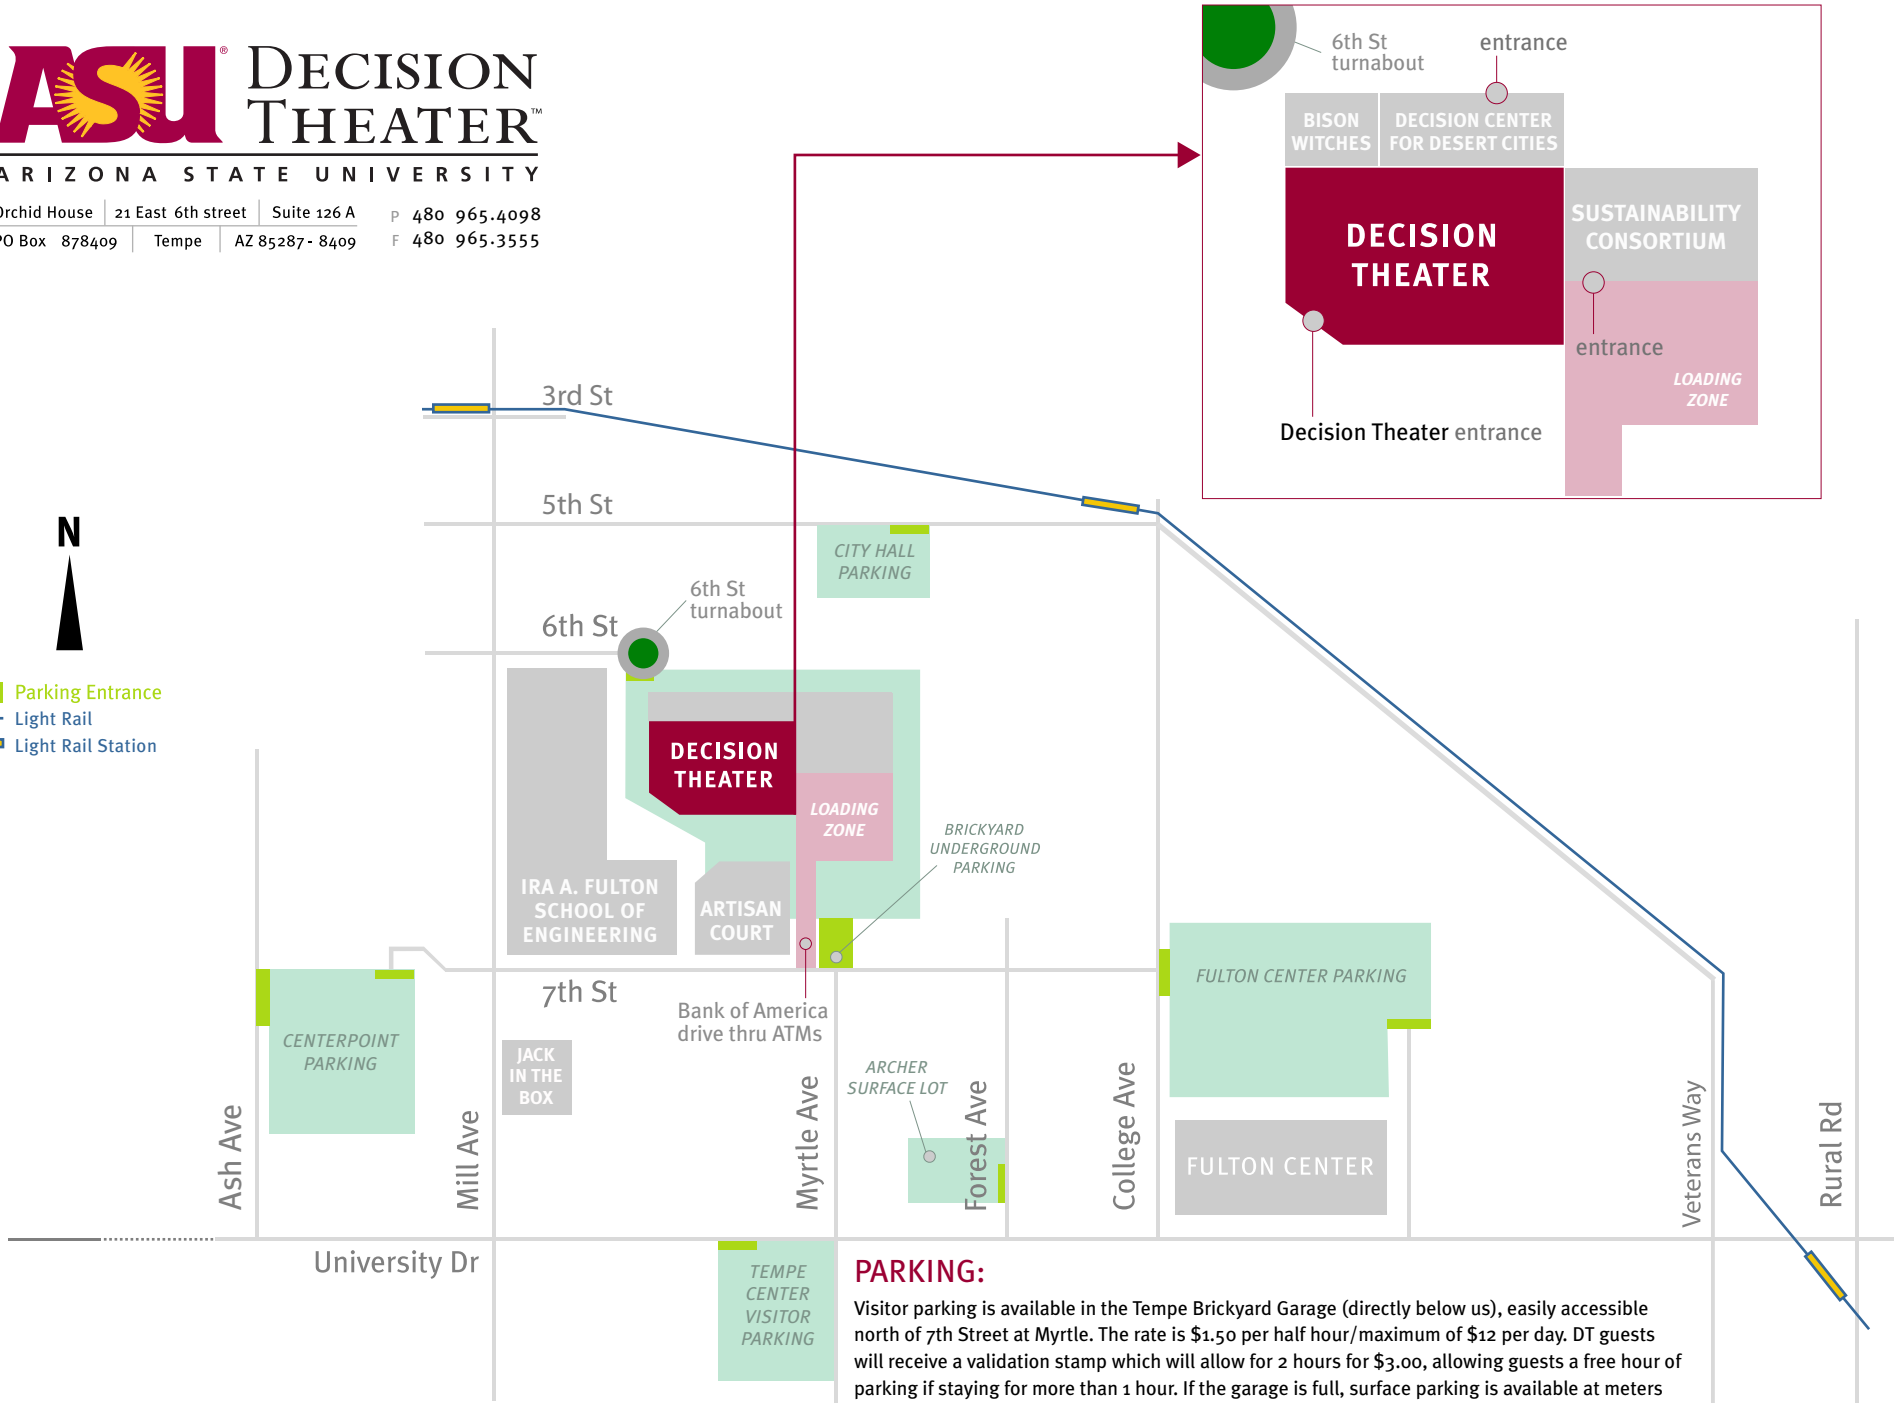

# ASU<sup>®</sup> DECISION THEATER™

ARIZONA STATE UNIVERSITY

Orchid House | 21 East 6th street | Suite 126 A | P 480 965.4098  
 PO Box 878409 | Tempe | AZ 85287- 8409 | F 480 965.3555

- Parking Entrance
- Light Rail
- Light Rail Station

**PARKING:**

Visitor parking is available in the Tempe Brickyard Garage (directly below us), easily accessible north of 7th Street at Myrtle. The rate is \$1.50 per half hour/maximum of \$12 per day. DT guests will receive a validation stamp which will allow for 2 hours for \$3.00, allowing guests a free hour of parking if staying for more than 1 hour. If the garage is full, surface parking is available at meters throughout the area, or other garages in the area—the two closest are Centerpoint Parking Garage on University Drive and Ash, or the ASU Fulton Center Parking on 7th Street and College. They are about a 5-10 minute walk and parking rates vary.

*\*\* Please allow yourself plenty of time to get here. Traffic and parking can be challenging in downtown Tempe.*